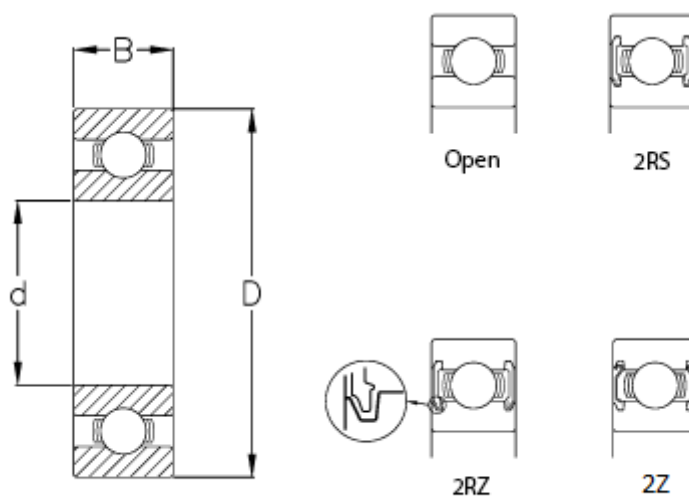

Data Sheet

Article number: 57960210503607

Description: CeramicSpeed hybrid bearing Insulate sealed
6221-2RS/CSB

Measures

B	= 36
Ball grade	= 5
C (KN)	= 140
C0	= 104
d	= 105
D	= 190
Max rpm.	= 2200
Type	= 6221